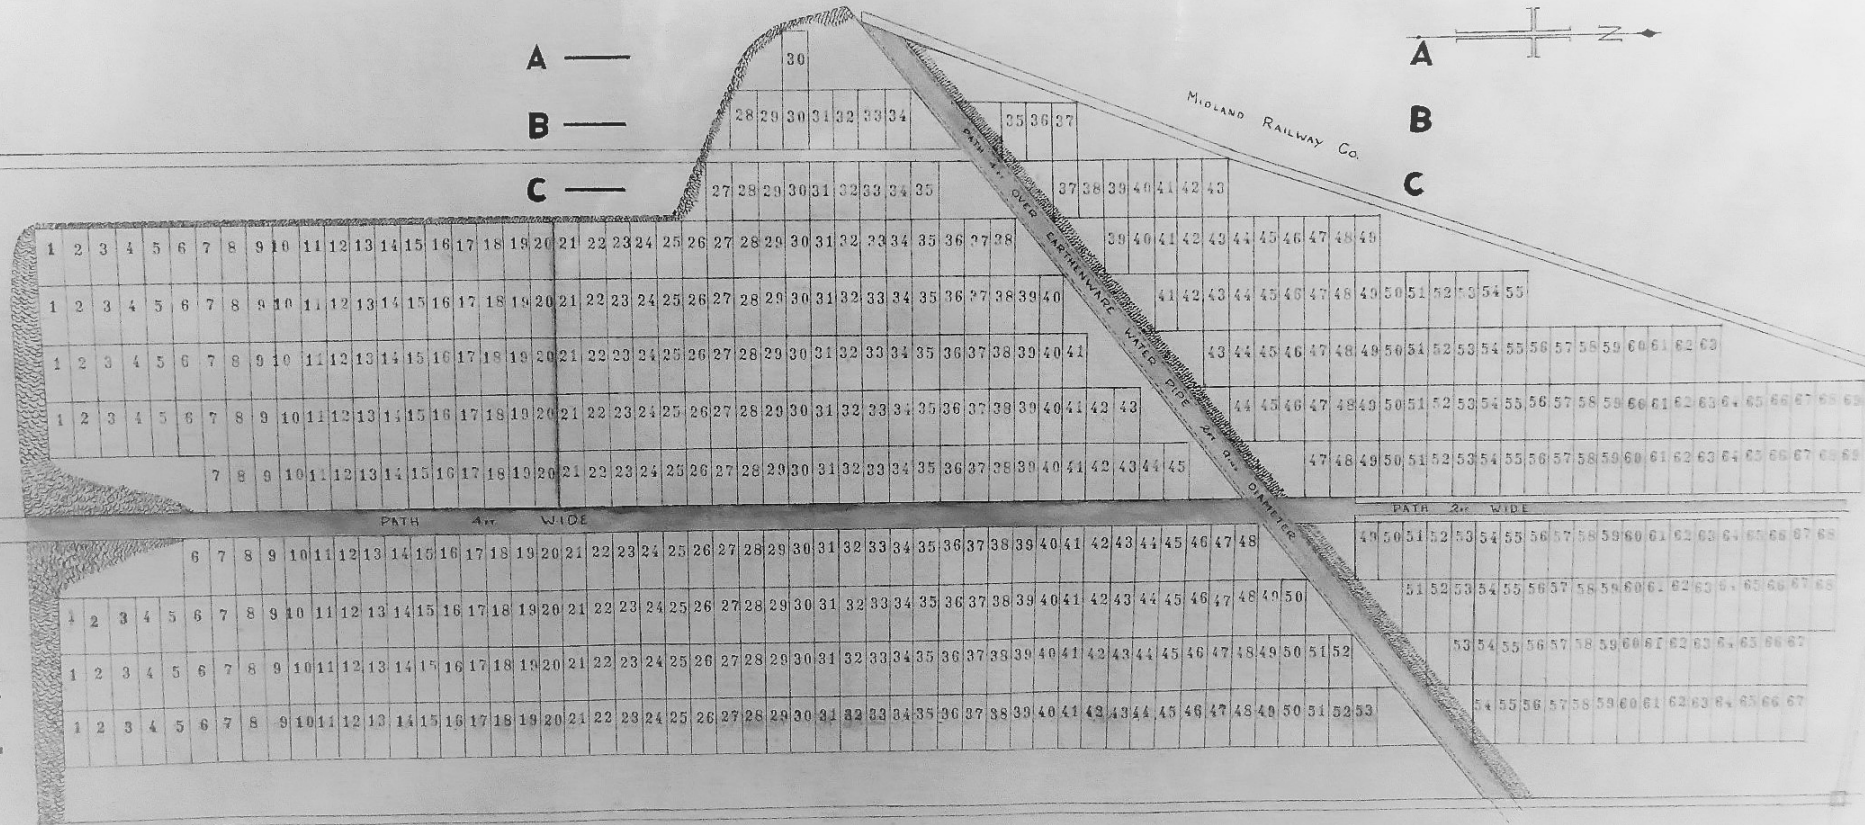

SETTLE PARISH CHURCH

A —
B —
C —

A
B
C

MIDLAND RAILWAY Co.

D
E
F
G
H
I
J
K
L

D
E
F
G
H
I
J
K
L

PATH 4ft WIDE

PATH 2ft WIDE

DRAINAGE WATER PIPE 12" DIAMETER